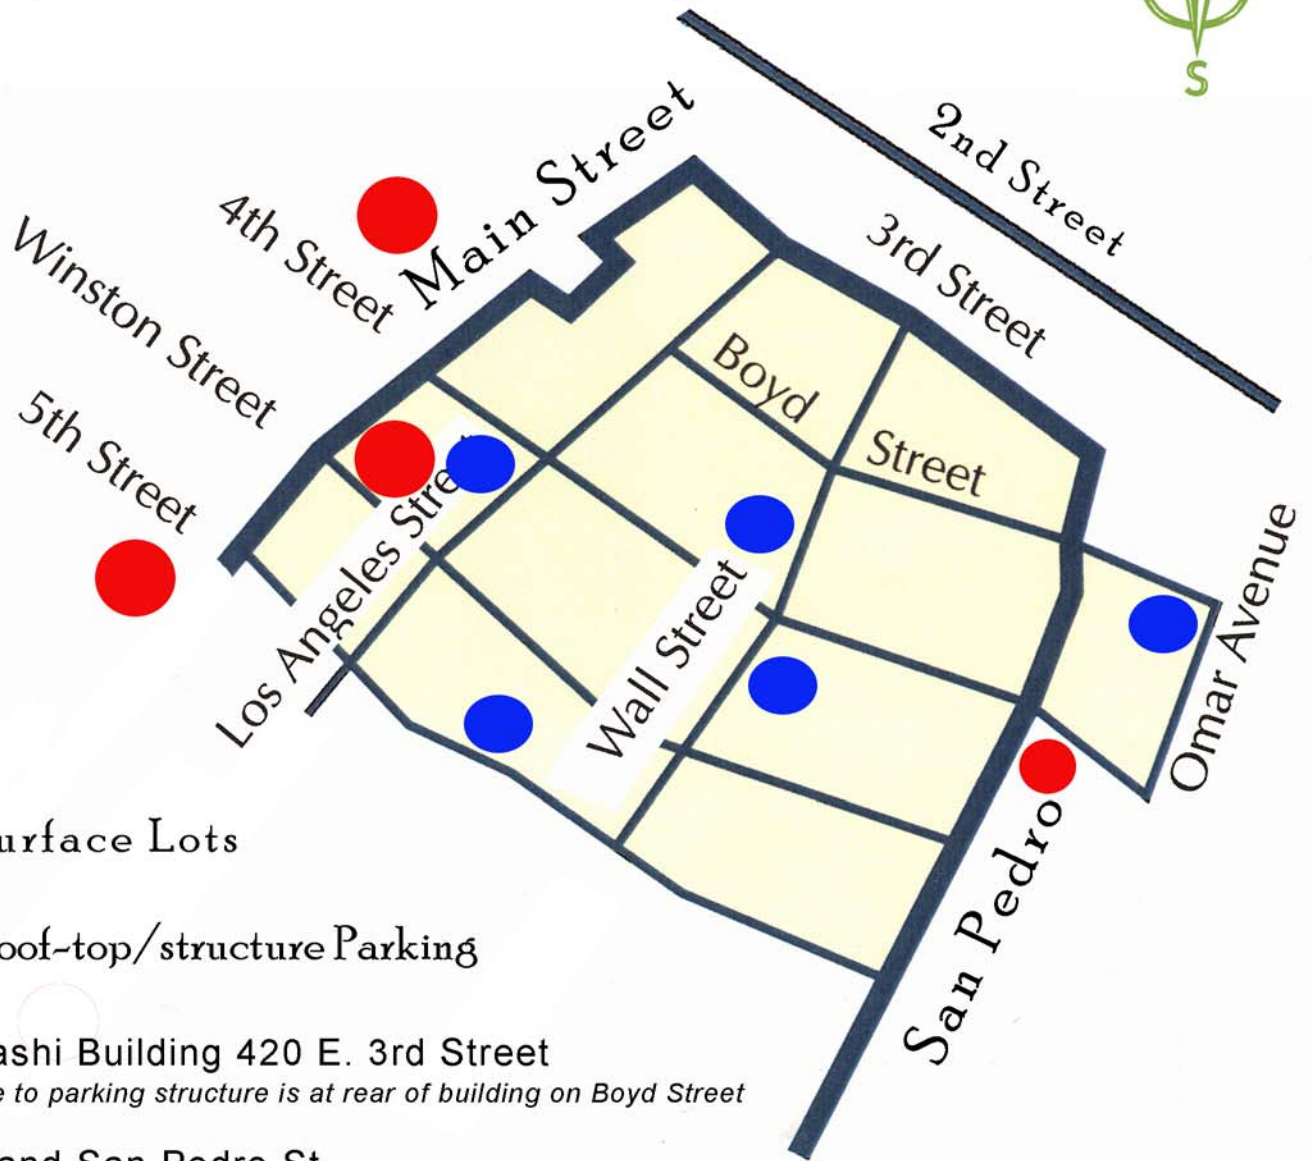

Convenient Toy District Parking

Surface Lots

Roof-top/structure Parking

Obayashi Building 420 E. 3rd Street

entrance to parking structure is at rear of building on Boyd Street

Boyd and San Pedro St.

4th and Main

309 S Wall Street

448 South Los Angeles

408 South Wall Street

400 Los Angeles Street

entrance around corner on Winston

ZAK Parking 245 5th Street